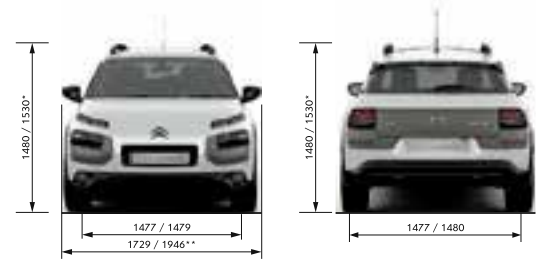

DIMENSIONS

* Height without roofbars/with roof bars

** Vehicle width/width with side mirrors out

All measurements are in millimetres.

Please don't throw me away, give me to a friend or recycle me.

www.citroen.com.au