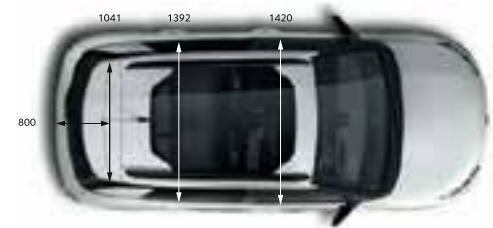

DIMENSIONS

* Height without roofbars/with roof bars

** Vehicle width/width with side mirrors out

All measurements are in millimetres.

Please don't throw me away, give me to a friend or recycle me.

www.citroen.com.au